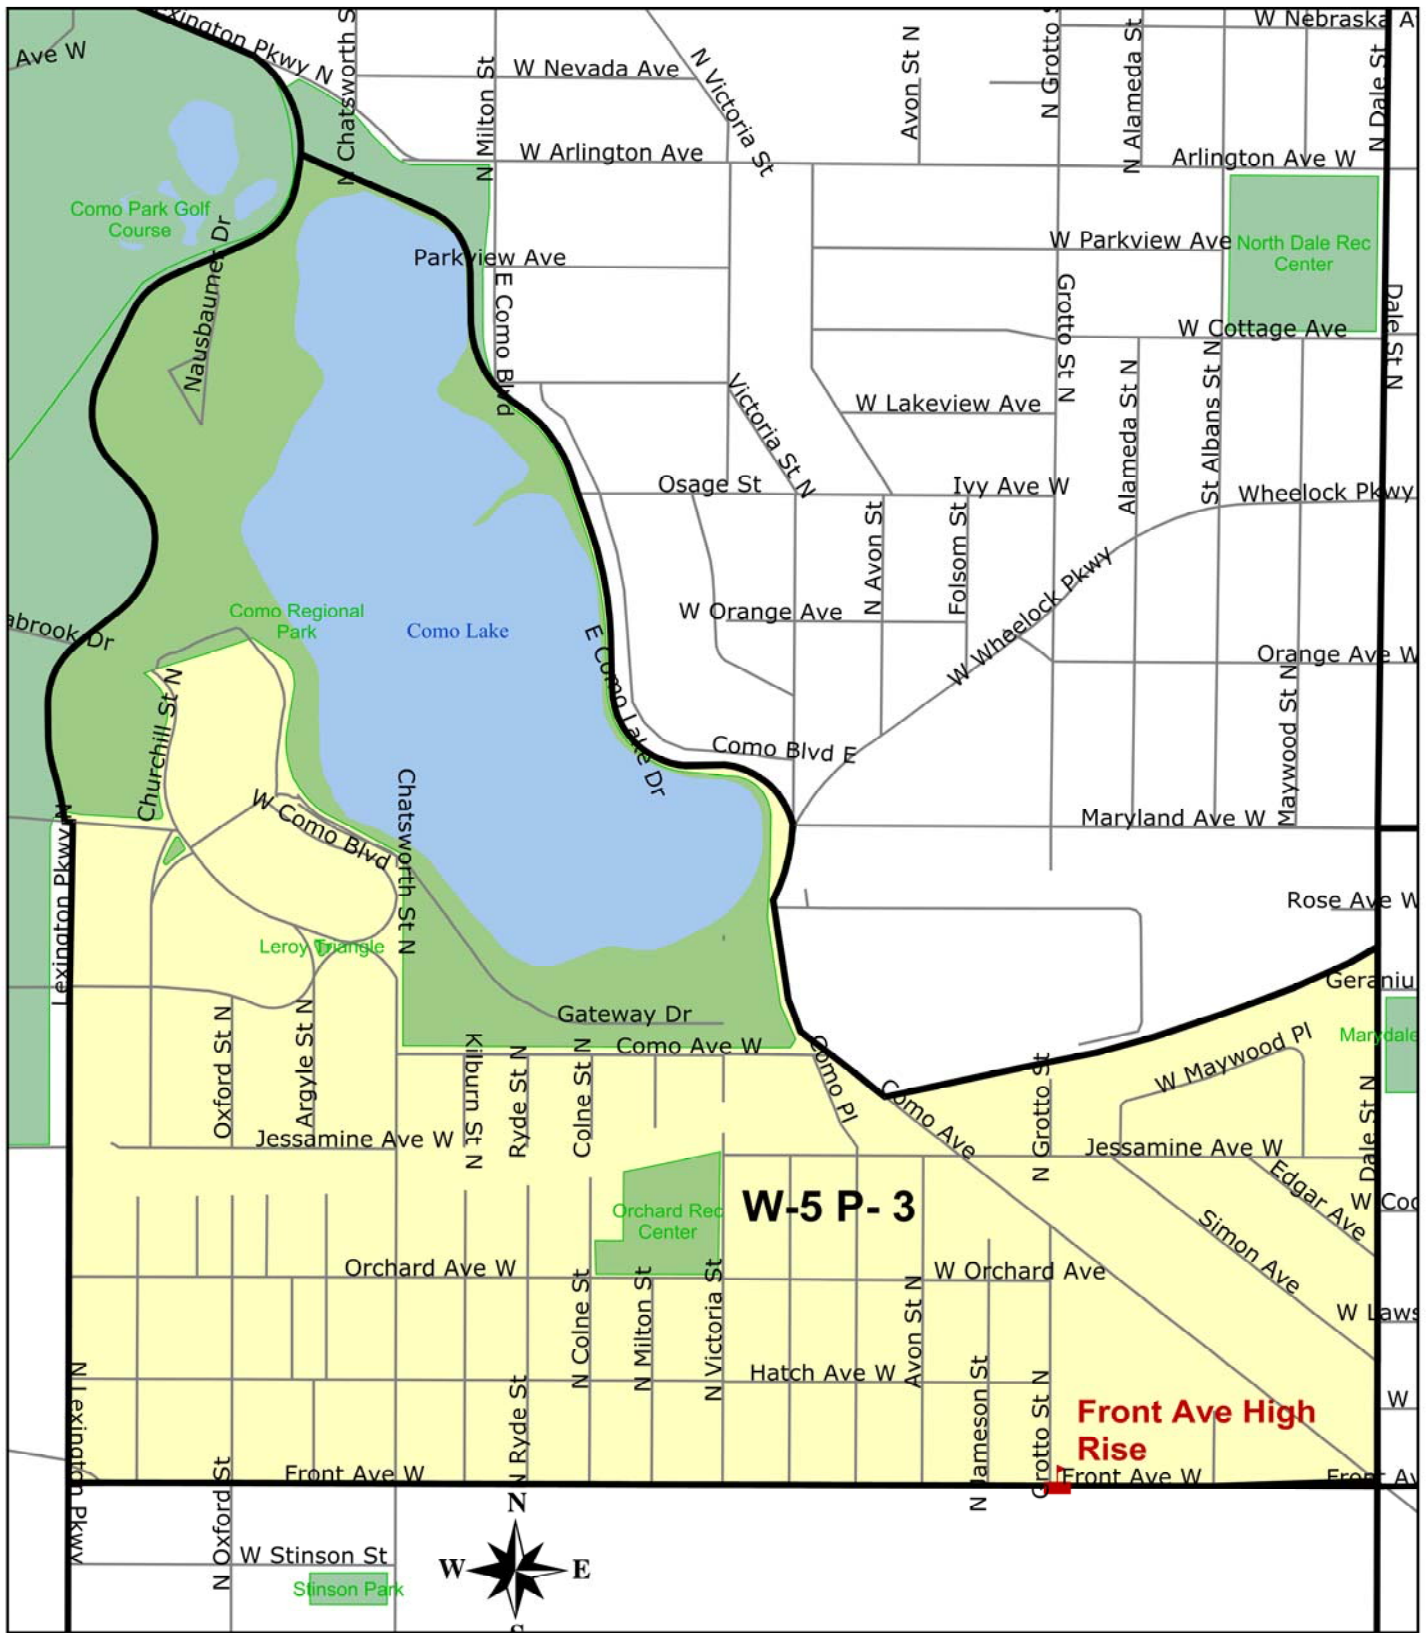

St Paul W-5 P-3

W-5 P-3

Front Ave High Rise

Ramsey County Elections

August 2012

Map Legend

- Park
- Street
- Precinct
- Polling Places

0 .05 .1 .15
Miles