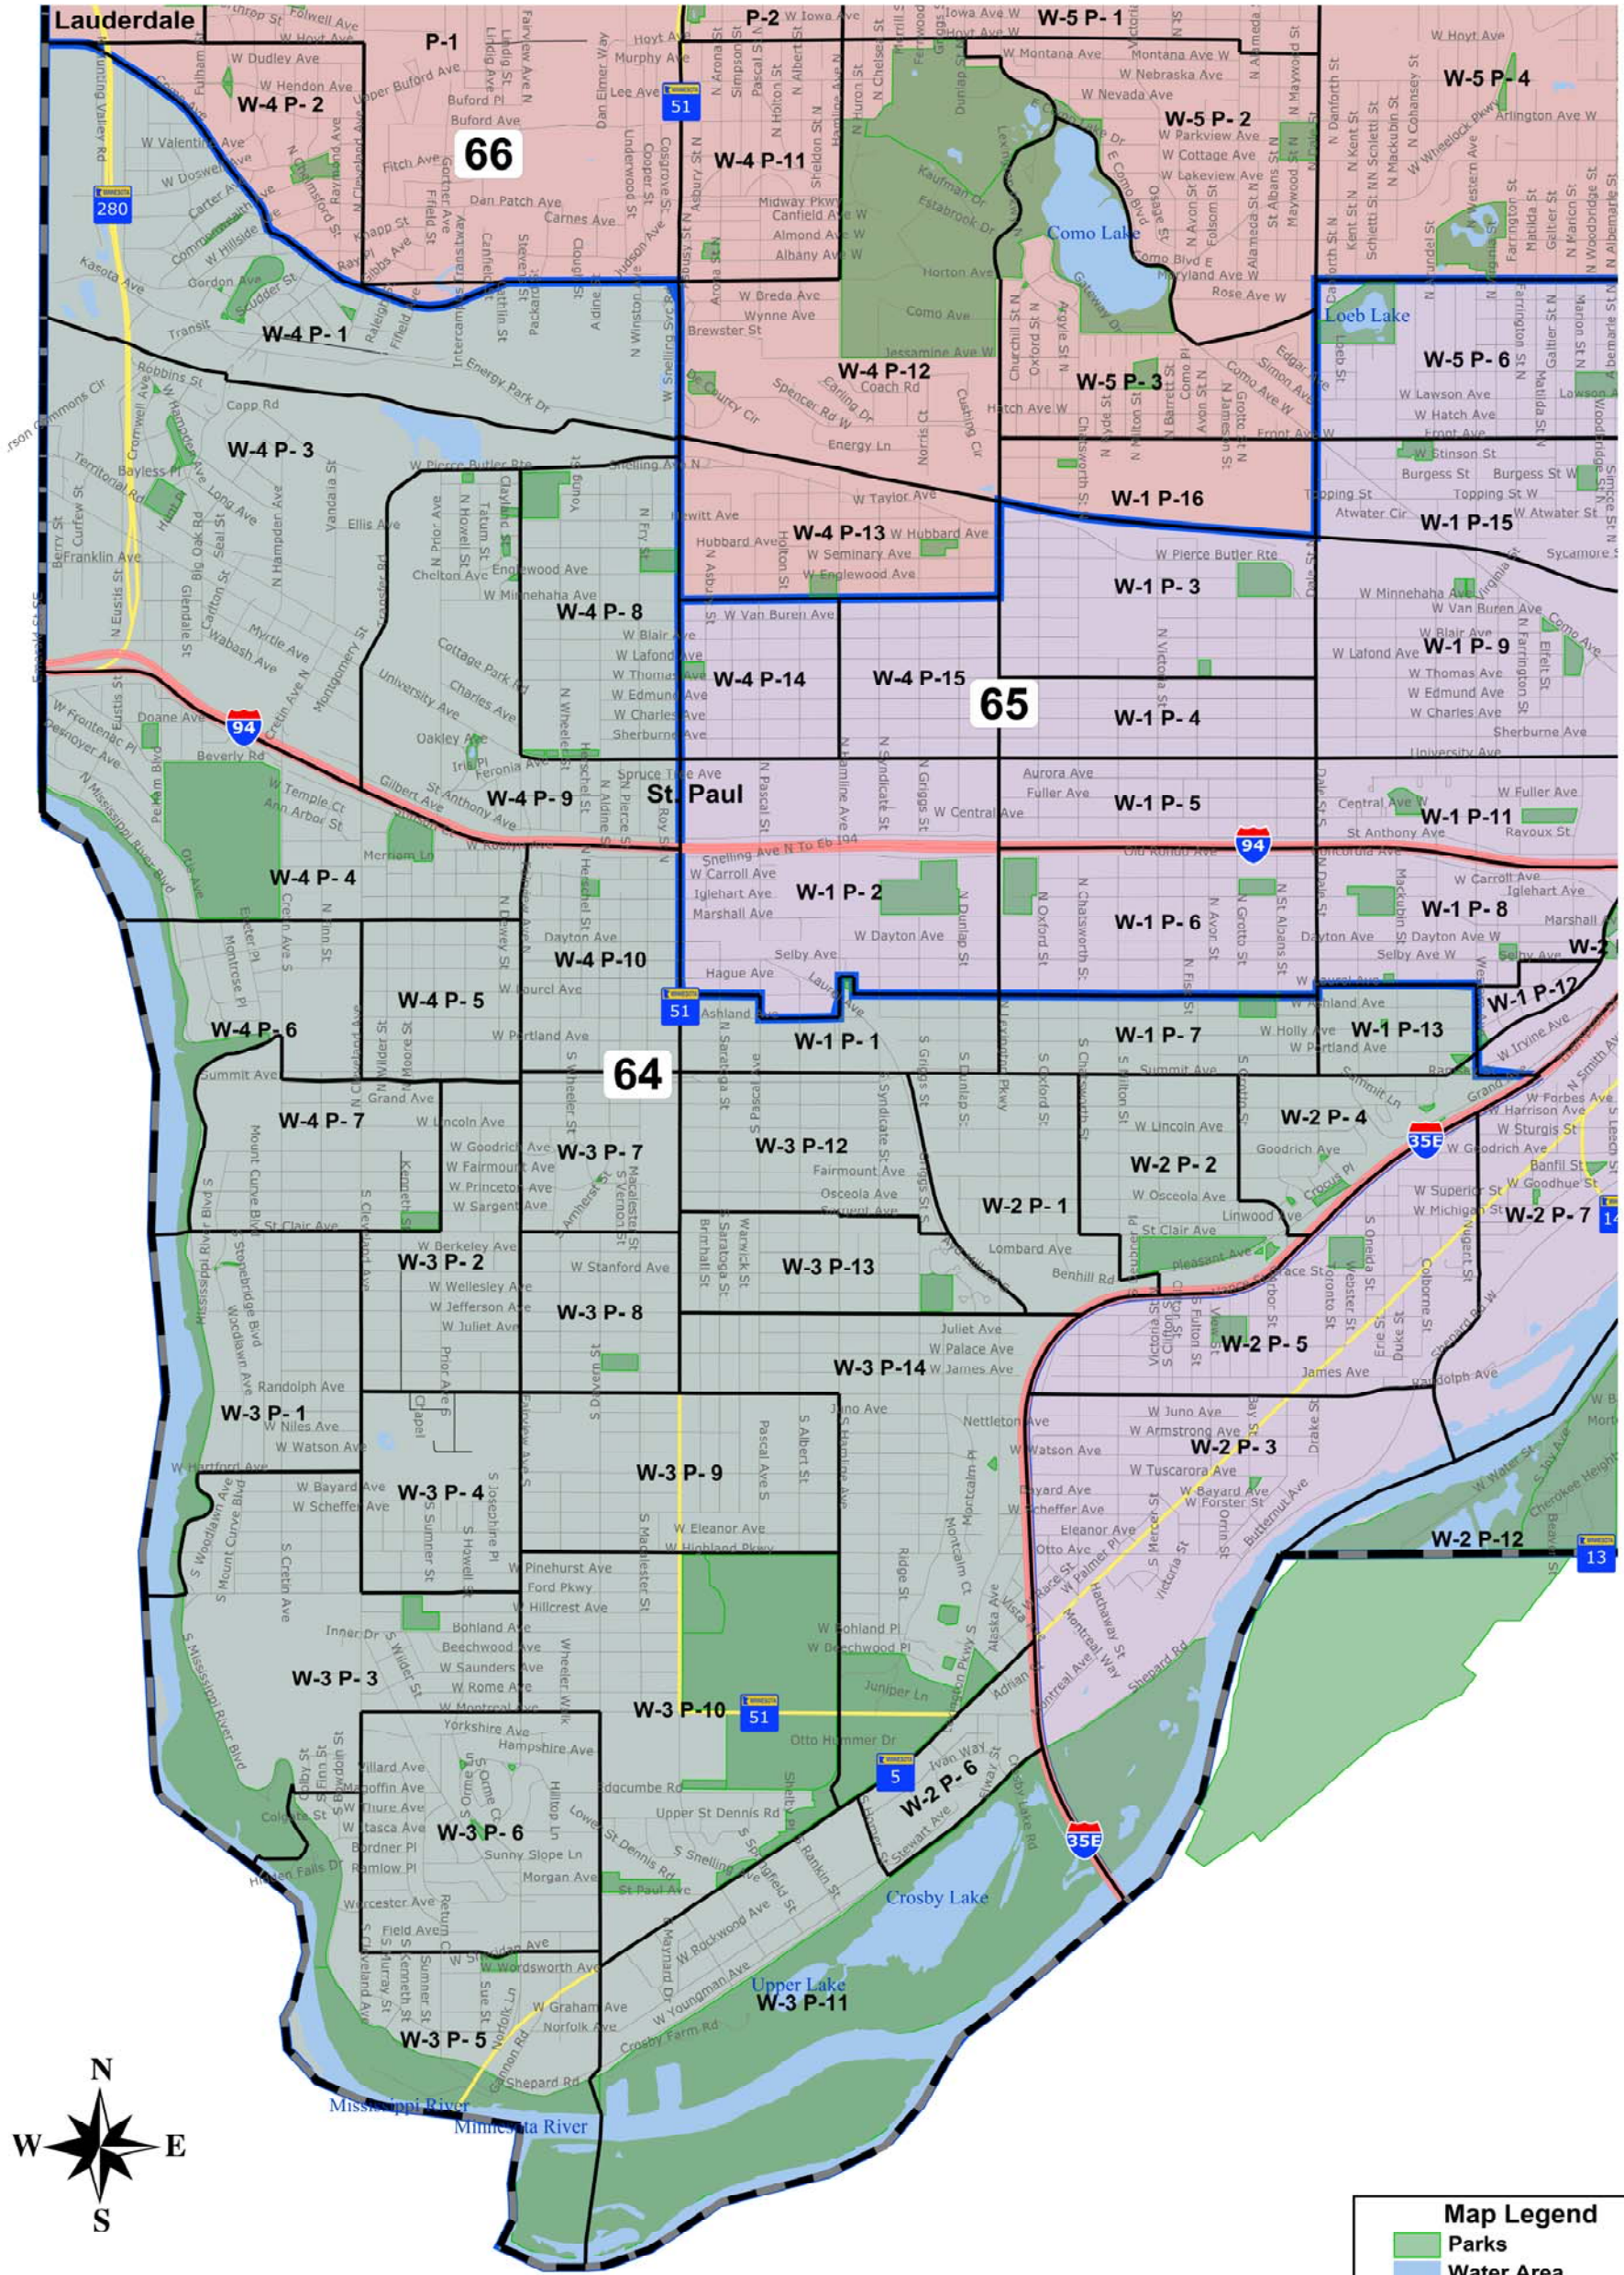

Senate District 64

Ramsey County Elections
July 2012

Map Legend

- Parks
- Water Area
- Streets
- RC Precincts
- Cities
- County

Senate Districts

- 64
- 65
- 66

0 .3 .6 .9
Miles